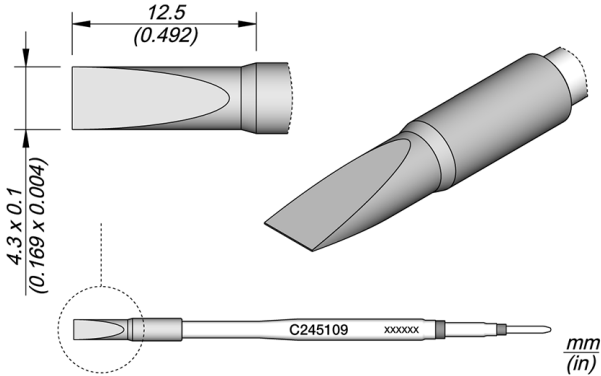

Conformal Coating Removal Cartridge 4.3 (not for soldering)

CHROME FINISH, DESIGNED FOR USE WITH PLASTICS

C245109 is a special cartridge, not tinned and designed for cutting.

C245 cartridge range is the widest one of JBC with many shapes, sizes and special models.

REFERENCE

C245109

SPECIFICATIONS

Net weight 0,007 kg (0.02lb)

WEIGHT AND DIMENSIONS

7 gr (0.02 lb)

20 gr (0.04 lb)

110 x 12 x 12 mm