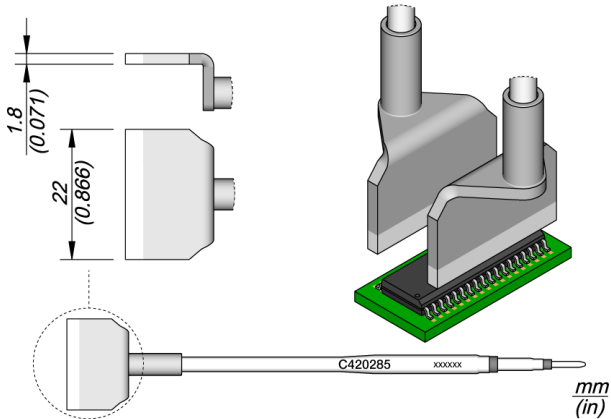

JBC C420285

Blade Cartridge 22

These cartridges are specially appropriate for desoldering Dual In-line packages.

C420 cartridges are appropriate for soldering and desoldering SMD components, reducing handling time.

Cartridges are sold individually

REFERENCE

C420285

SPECIFICATIONS

Net weight 0,01 kg (0.03lb)

WEIGHT AND DIMENSIONS

13 gr (0.03 lb)

18 gr (0.04 lb)

170 x 47 x 22 mm

Copyright © 2023 JBC Soldering S.L. | [Legal Notice](#) | [Privacy Policy](#) | [Terms and Conditions](#) | [Cookie policy](#) | [RSS Feed](#) | [JBC Store](#) | [Contact Us](#)

CONNECTABLES