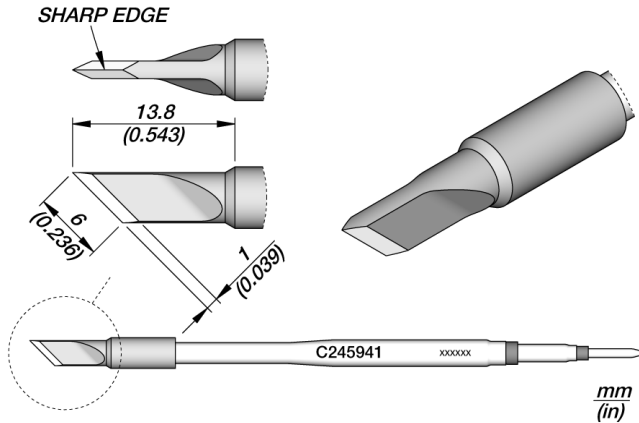

## Knife Cartridge 6 x 0.1

**C245 cartridge** range is the **widest** one of JBC with many shapes, sizes and special models.

They are appropriate for **general soldering** purposes and they are perfect for both **SMD components** or for applications with high power requirements such as ground plane soldering.

### SPECIFICATIONS

Net weight 0,008 kg (0.02lb)

#### WEIGHT AND DIMENSIONS

8 gr (0.02 lb)

21 gr (0.05 lb)

110 x 12 x 12 mm