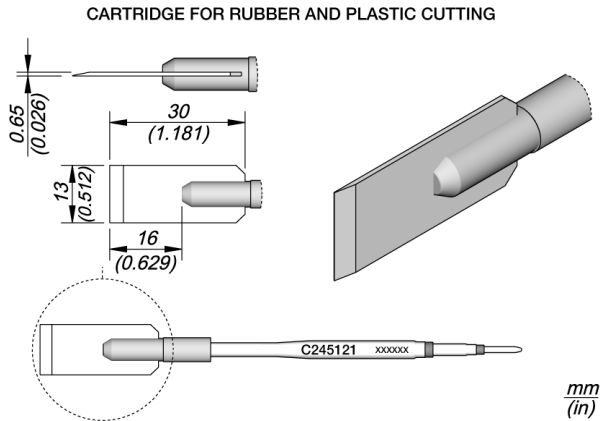

## Cutter Cartridge 13

Special cartridge with chrome finish designed for using it with plastics.

C245 cartridge range is the widest one of JBC with many shapes, sizes and special models.

They work with T245 Handpieces.

### SPECIFICATIONS

Net weight 0,01 kg (0.03lb)

#### WEIGHT AND DIMENSIONS

12 gr (0.03 lb)

17 gr (0.04 lb)

110 x 12 x 12 mm

Copyright © 2023 JBC Soldering S.L. | [Legal Notice](#) | [Privacy Policy](#) | [Terms and Conditions](#) | [Cookie policy](#) | [RSS Feed](#) | [JBC Store](#) | [Contact Us](#)