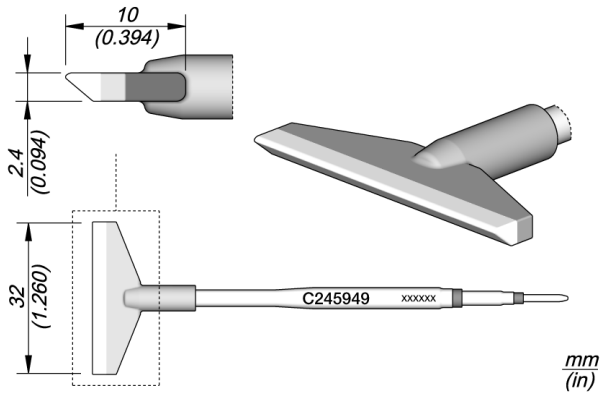

Blade Cartridge 32

This cartridge has a 32mm wide blade tip.

C245 cartridge range is the widest one of JBC with many shapes, sizes and special models.

They are appropriate for general soldering purposes and they are perfect for both SMD components or for applications with high power requirements such as ground plane soldering.

They work with [T245](#) Handpieces.

[JBC Long Life Tips](#) offer instant heat up, excellent heat transfer and great durability.

They last **5 times longer** than other brands thanks to the JBC Most Efficient Soldering System and the Sleep & Hibernation features.

REFERENCE

C245949

SPECIFICATIONS

Net weight 0,01 kg (0.03lb)

WEIGHT AND DIMENSIONS

12 gr (0.03 lb)

19 gr (0.04 lb)

110 x 12 x 12 mm