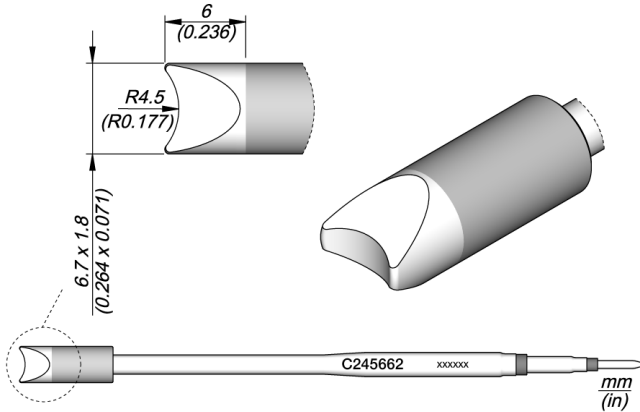

Round Connector Cartridge R 4.5

These cartridges are **20mm longer for easier access to difficult-to-reach joints.**

This cartridge is especially designed for soldering cables and cylindrical connectors up to 9 mm diameter.

C245 Cartridge Range is the widest with many shapes, sizes and special models. The cartridges work with T245 General Purpose Handle.

JBC Long Life Tips offer instant heating, excellent heat transfer and great durability.

They last 5 times longer than other brands thanks to JBC Most Efficient Soldering System and Sleep & Hibernation features.

REFERENCE

C245662

SPECIFICATIONS

Net weight 0,01 kg (0.02lb)

WEIGHT AND DIMENSIONS

Package 130 x 45 x 12 mm / 0.02 kg.
5.12 x 1.77 x 0.47 in / 0.03 lb

Copyright © 2023 JBC Soldering S.L. | [Legal Notice](#) | [Privacy Policy](#) | [Terms and Conditions](#) | [Cookie policy](#) | [RSS Feed](#) | [JBC Store](#) | [Contact Us](#)