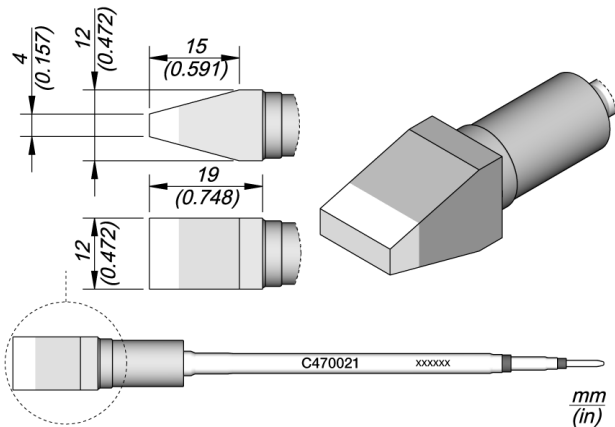

Chisel Cartridge 12 x 4

C470 cartridges are the largest ones of the JBC range.

This range features many shapes, sizes and special models.

Due to their size, these cartridges are appropriate for intensive soldering purposes and they are perfect for both SMD and applications with high power requirements.

REFERENCE

C470021

SPECIFICATIONS

Net weight 0,04 kg (0.09lb)

WEIGHT AND DIMENSIONS

Package 183 x 60 x 34 mm / 0.05 kg.
7.20 x 2.36 x 1.34 in / 0.11 lb

Copyright © 2023 JBC Soldering S.L. | [Legal Notice](#) | [Privacy Policy](#) | [Terms and Conditions](#) | [Cookie policy](#) | [RSS Feed](#) | [JBC Store](#) | [Contact Us](#)