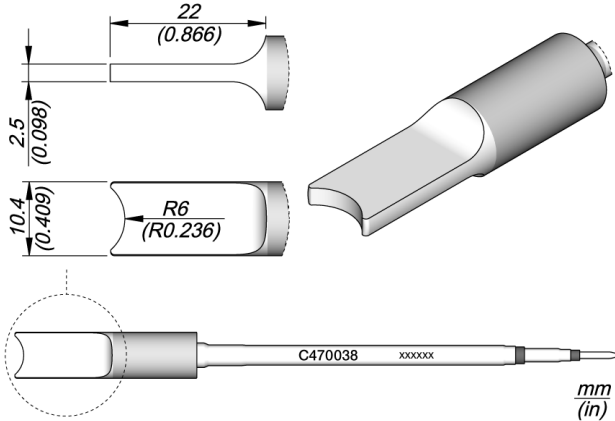

Round Connector Cartridge R 6

C470 cartridges are the largest ones of the JBC range.

This range features many shapes, sizes and special models.

Due to their size, these cartridges are appropriate for intensive soldering purposes and they are perfect for both SMD and applications with high power requirements.

REFERENCE

C470038

SPECIFICATIONS

Net weight 0,03 kg (0.06lb)

WEIGHT AND DIMENSIONS

26 gr (0.06 lb)

36 gr (0.08 lb)

122 x 60 x 34 mm