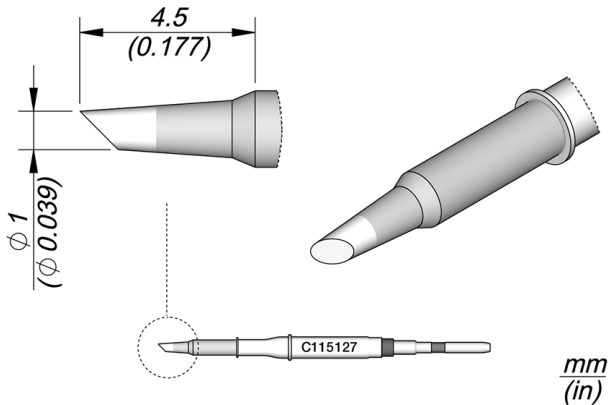

Bevel Cartridge Ø 1

C115 cartridges are appropriate for soldering and rework **very small-sized** components at **high precision**, even under a microscope.

They work with NT115 Nano Handle and comply with the most demanding regulations.

REFERENCE

C115127

SPECIFICATIONS

Net weight 0,001 kg (0.00lb)

WEIGHT AND DIMENSIONS

1 gr (0.00 lb)

5 gr (0.01 lb)

Copyright © 2023 JBC Soldering S.L. | [Legal Notice](#) | [Privacy Policy](#) | [Terms and Conditions](#) | [Cookie policy](#) | [RSS Feed](#) | [JBC Store](#) | [Contact Us](#)