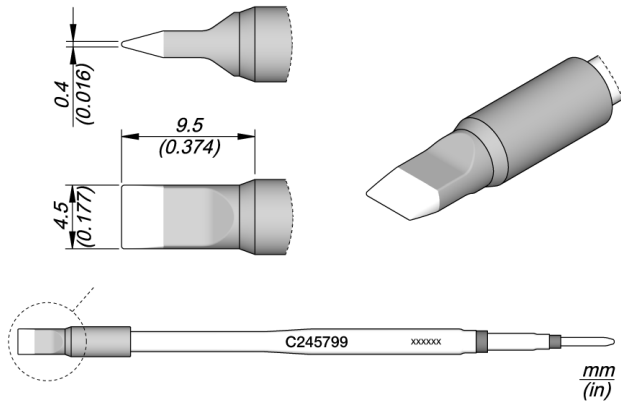

Blade Cartridge 4.5

This cartridge has a 4.5mm wide **blade tip**.

C245 cartridge range is the **widest** one of JBC with many shapes, sizes and special models.

They are appropriate for **general soldering** purposes and they are perfect for both **SMD components** or for applications with high power requirements such as ground plane soldering.

REFERENCE

C245799

SPECIFICATIONS

Net weight 0,007 kg (0.02lb)

WEIGHT AND DIMENSIONS

7 gr (0.02 lb)

20 gr (0.04 lb)

110 x 12 x 12 mm