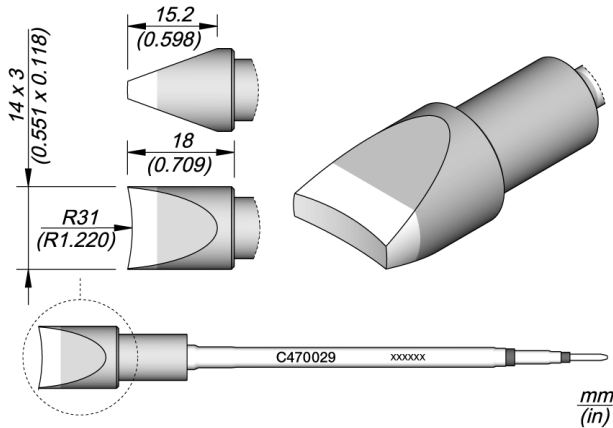

Round Connector Cartridge R 31

C470 cartridges are the largest ones of the JBC range.

This range features many shapes, sizes and special models.

Due to their size, these cartridges are appropriate for intensive soldering purposes and they are perfect for both SMD and applications with high power requirements.

REFERENCE

C470029

SPECIFICATIONS

Net weight 0,04 kg (0.08lb)

WEIGHT AND DIMENSIONS

36 gr (0.08 lb)

46 gr (0.10 lb)

122 x 60 x 31 mm