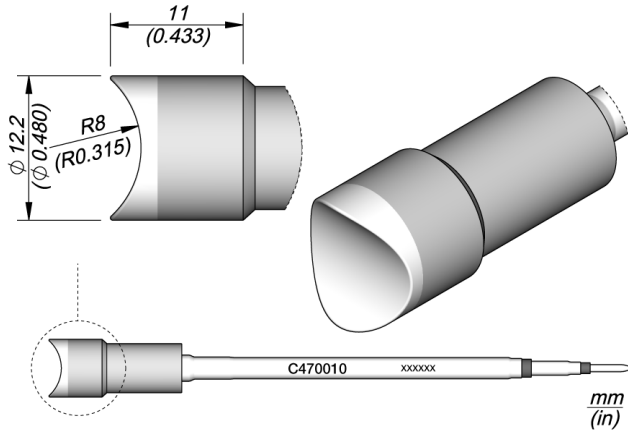

Round Connector Cartridge R 8

C470 cartridges are the largest ones of the JBC range.

This range features many shapes, sizes and special models.

Due to their size, these cartridges are appropriate for intensive soldering purposes and they are perfect for both SMD and applications with high power requirements.

REFERENCE

C470010

SPECIFICATIONS

Net weight 0,03 kg (0.07lb)

WEIGHT AND DIMENSIONS

30 gr (0.07 lb)

40 gr (0.09 lb)

122 x 60 x 34 mm